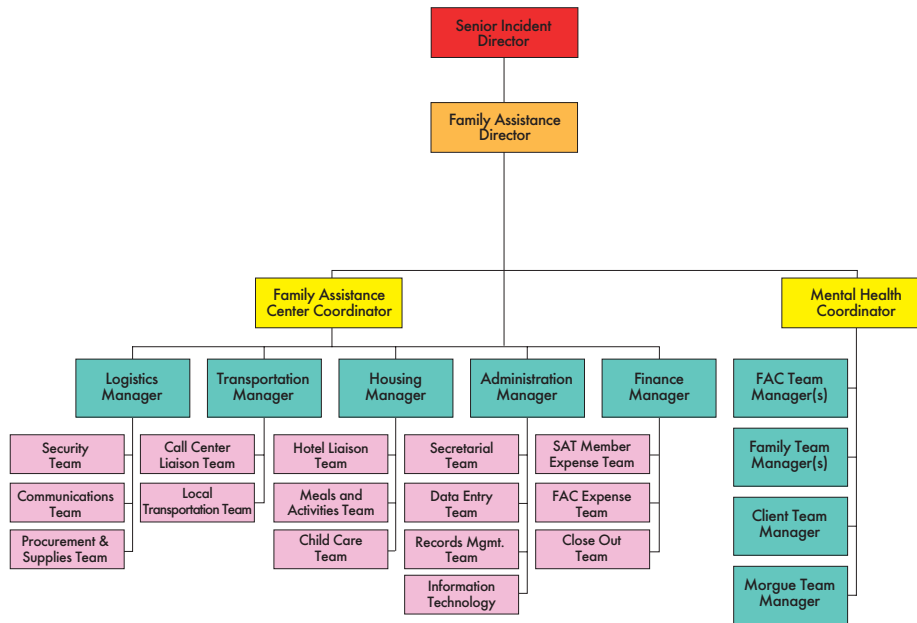

DEPLOYMENT ORGANIZATION CHARTS

*Includes the following incident management
organizational charts:*

Master Organizational Chart
Crisis Communications Chart
Call Center Chart (KICC)
Family Assistance Operations Chart
Recovery Operations Chart
Morgue Operations Chart
Personal Effects Operations Chart

*Presented by
Kenyon International Emergency Services
15180 Grand Point Drive
Houston, Texas, US 77090*

Incident Management Organization & Process Flow

INTERNATIONAL EMERGENCY SERVICES
A Worldwide Disaster Management Company

RECOVERY OPERATIONS

KICC OPERATIONS

INTERNATIONAL EMERGENCY SERVICES
A Worldwide Disaster Management Company

FAMILY ASSISTANCE OPERATIONS

PERSONAL EFFECTS OPERATIONS

INTERNATIONAL EMERGENCY SERVICES
A Worldwide Disaster Management Company

MORGUE OPERATIONS

CRISIS COMMUNICATIONS