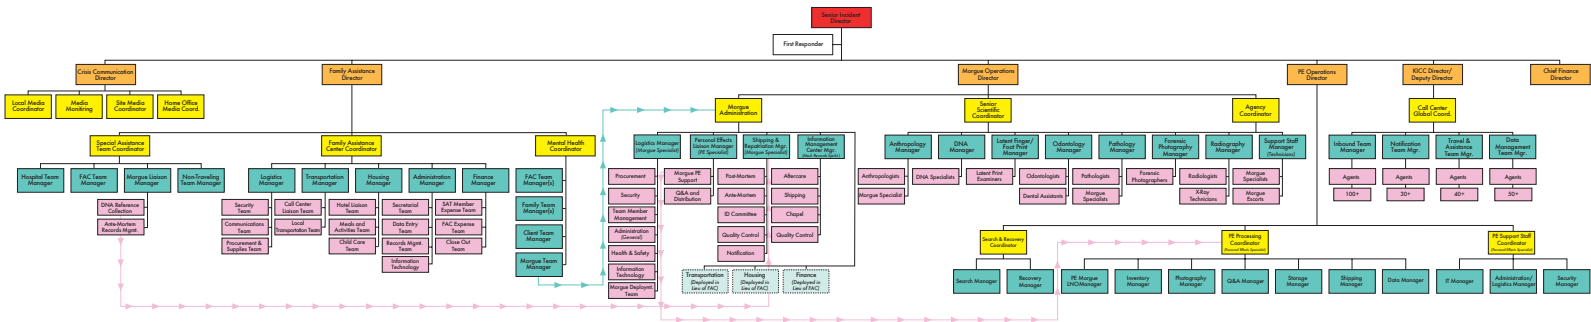

DEPLOYMENT ORGANIZATION CHARTS

*Includes the following incident management
organizational charts:*

Master Organizational Chart
Crisis Communications Chart
Call Center Chart (KICC)
Family Assistance Operations Chart
Recovery Operations Chart
Morgue Operations Chart
Personal Effects Operations Chart

*Presented by
Kenyon International Emergency Services
15180 Grand Point Drive
Houston, Texas, US 77090*

Incident Management Organization & Process Flow

INTERNATIONAL EMERGENCY SERVICES
A Worldwide Disaster Management Company

RECOVERY OPERATIONS

KICC OPERATIONS

INTERNATIONAL EMERGENCY SERVICES
A Worldwide Disaster Management Company

FAMILY ASSISTANCE OPERATIONS

PERSONAL EFFECTS OPERATIONS

INTERNATIONAL EMERGENCY SERVICES
A Worldwide Disaster Management Company