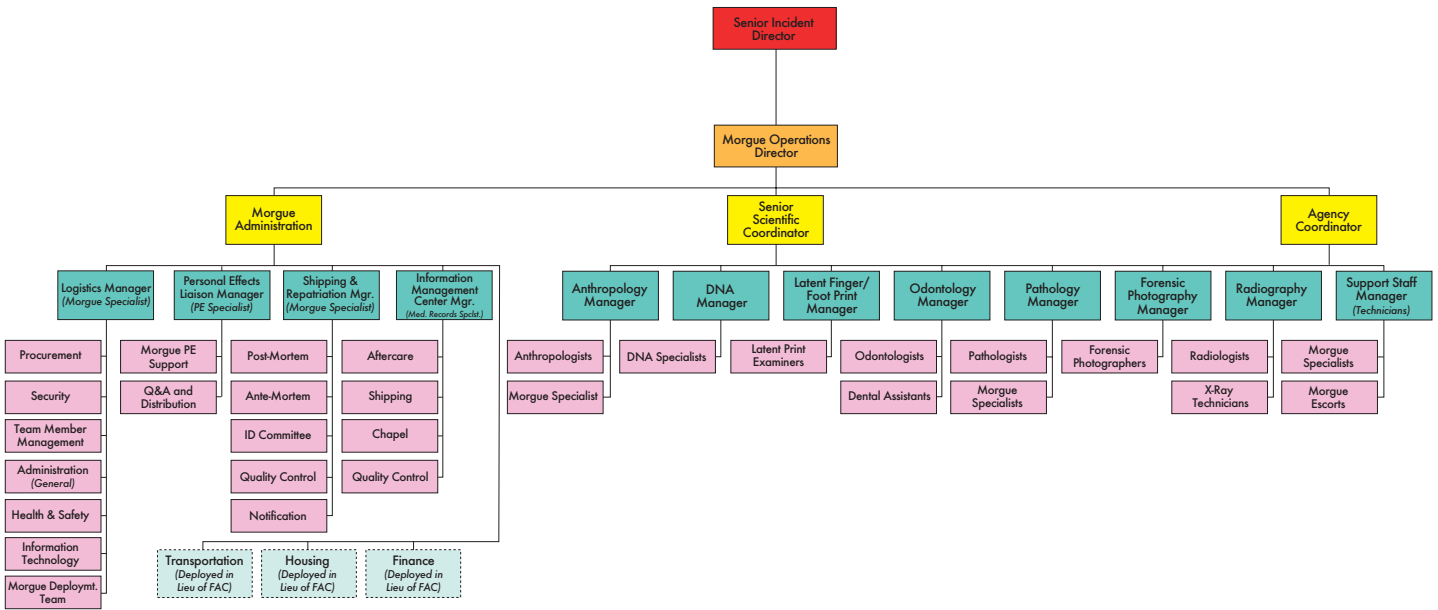

DEPLOYMENT ORGANIZATION CHARTS

*Includes the following incident management
organizational charts:*

Master Organizational Chart
Crisis Communications Chart
Call Center Chart (KICC)
Family Assistance Operations Chart
Recovery Operations Chart
Morgue Operations Chart
Personal Effects Operations Chart

RECOVERY OPERATIONS

KICC OPERATIONS

INTERNATIONAL EMERGENCY SERVICES
A Worldwide Disaster Management Company

FAMILY ASSISTANCE OPERATIONS

PERSONAL EFFECTS OPERATIONS

INTERNATIONAL EMERGENCY SERVICES
A Worldwide Disaster Management Company

MORGUE OPERATIONS

CRISIS COMMUNICATIONS