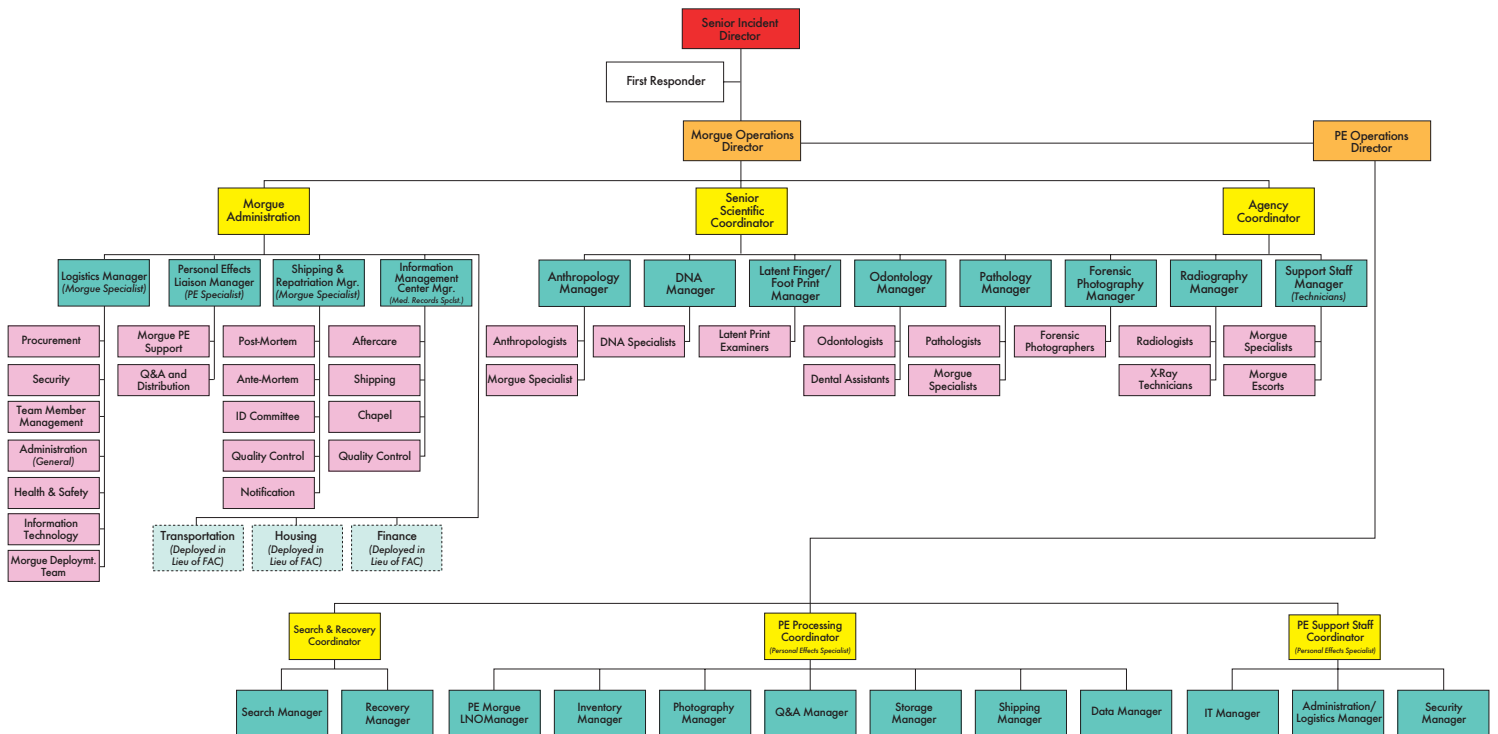

DEPLOYMENT ORGANIZATION CHARTS

*Includes the following incident management
organizational charts:*

Master Organizational Chart
Crisis Communications Chart
Call Center Chart (KICC)
Family Assistance Operations Chart
Recovery Operations Chart
Morgue Operations Chart
Personal Effects Operations Chart

*Presented by
Kenyon International Emergency Services
15180 Grand Point Drive
Houston, Texas, US 77090*

Incident Management Organization & Process Flow

INTERNATIONAL EMERGENCY SERVICES
A Worldwide Disaster Management Company

RECOVERY OPERATIONS

KICC OPERATIONS

INTERNATIONAL EMERGENCY SERVICES
A Worldwide Disaster Management Company

FAMILY ASSISTANCE OPERATIONS

PERSONAL EFFECTS OPERATIONS

INTERNATIONAL EMERGENCY SERVICES
A Worldwide Disaster Management Company