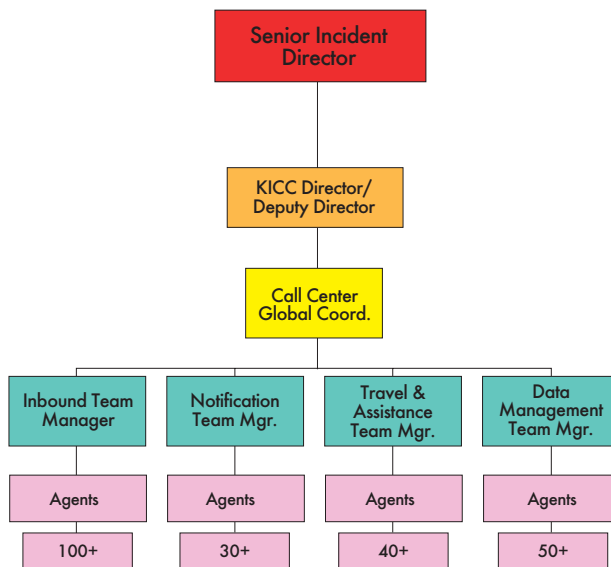

KICC OPERATIONS